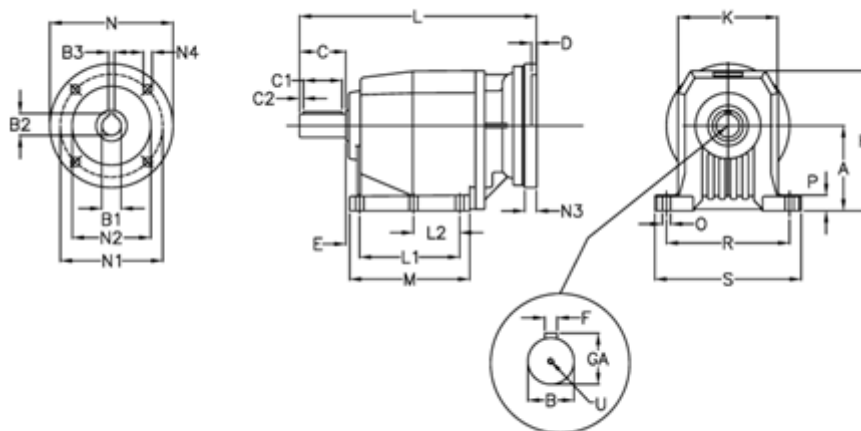

Article number: 40600803131255
 Description: Helical gearbox
 C802P-31,3-P160B5

Measures

A = 250	D = 6.0	L2 = 0.0	P = 35
B = 80	E = 33	M = 277.0	R = 370
B1 = 42	F = 22	N = 350	S = 440
B2 = 45.3	GA = 85.0	N1 = 300	U = M20x42
B3 = 12	H = 420	N2 = 250	
C = 140	K = 320	N3 = 23	
C1 = 110	L = 635.0	N4 = 18	
C2 = 15	L1 = 210.0	O = 26	